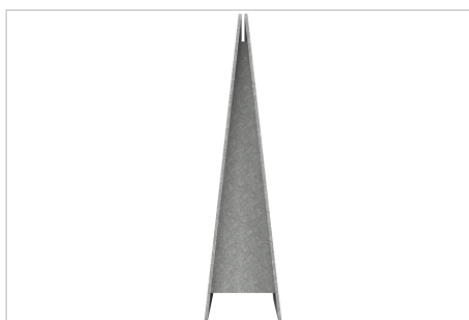

DATA SHEET

- We have chosen to use PET because it is our preferred material as it's 100% recyclable and highly sustainable
- It is lightweight, durable, water-resistant and fire-retardant
- It can be recovered and recycled into new products again and again, reducing the amount of resources wasted
- Size: 75x119,5cm
- Colour: grey

PLAYBOARD whiteboard

75x118cm grey

- Our boards are perfect for any kind of brainstorming, workshops, agile ceremonies and more. They offer the perfect combination of functionality and design, so you can focus on what matters the most to you: the ideas
- The boards are made from high-quality materials and can be used with a variety of tools and accessories
- Choose and combine our boards in different sizes and colours, so you can find the perfect board for your needs
- With our collection, you can create a unique and stimulating environment that will help you and your team explore new ideas, stories and perspectives. Bring your ideas to life with the PLAYROOM playboard collection
- The combination of material we have been using – PET & e3 steel – are perfect for daily use as it is highly resistant to staining and ghosting
- It is also easy to clean and maintain, making your whiteboard a perfect addition to any space
- It has a smooth enamel steel writing surface, perfect for writing with markers, and it can be used with a range of accessories to make it even more effective
- The playboard is an ideal solution for collaborative working, brainstorming, and project planning. It is also perfect for teaching and learning, providing an effective way to share ideas and thoughts

GTIN **8713797108393**

Specifications

Height adjustable	No
Surface (material/colour)	Enamel steel / White
Frame (material/colour)	Recycled PET / Grey
Corner (material/colour)	Recycled PET / Grey
Magnetic	Yes
Mobile	Yes
Castors	No
Double sided	No
Pre printed	No
Product warranty	2 Years
Surface warranty	25 Years